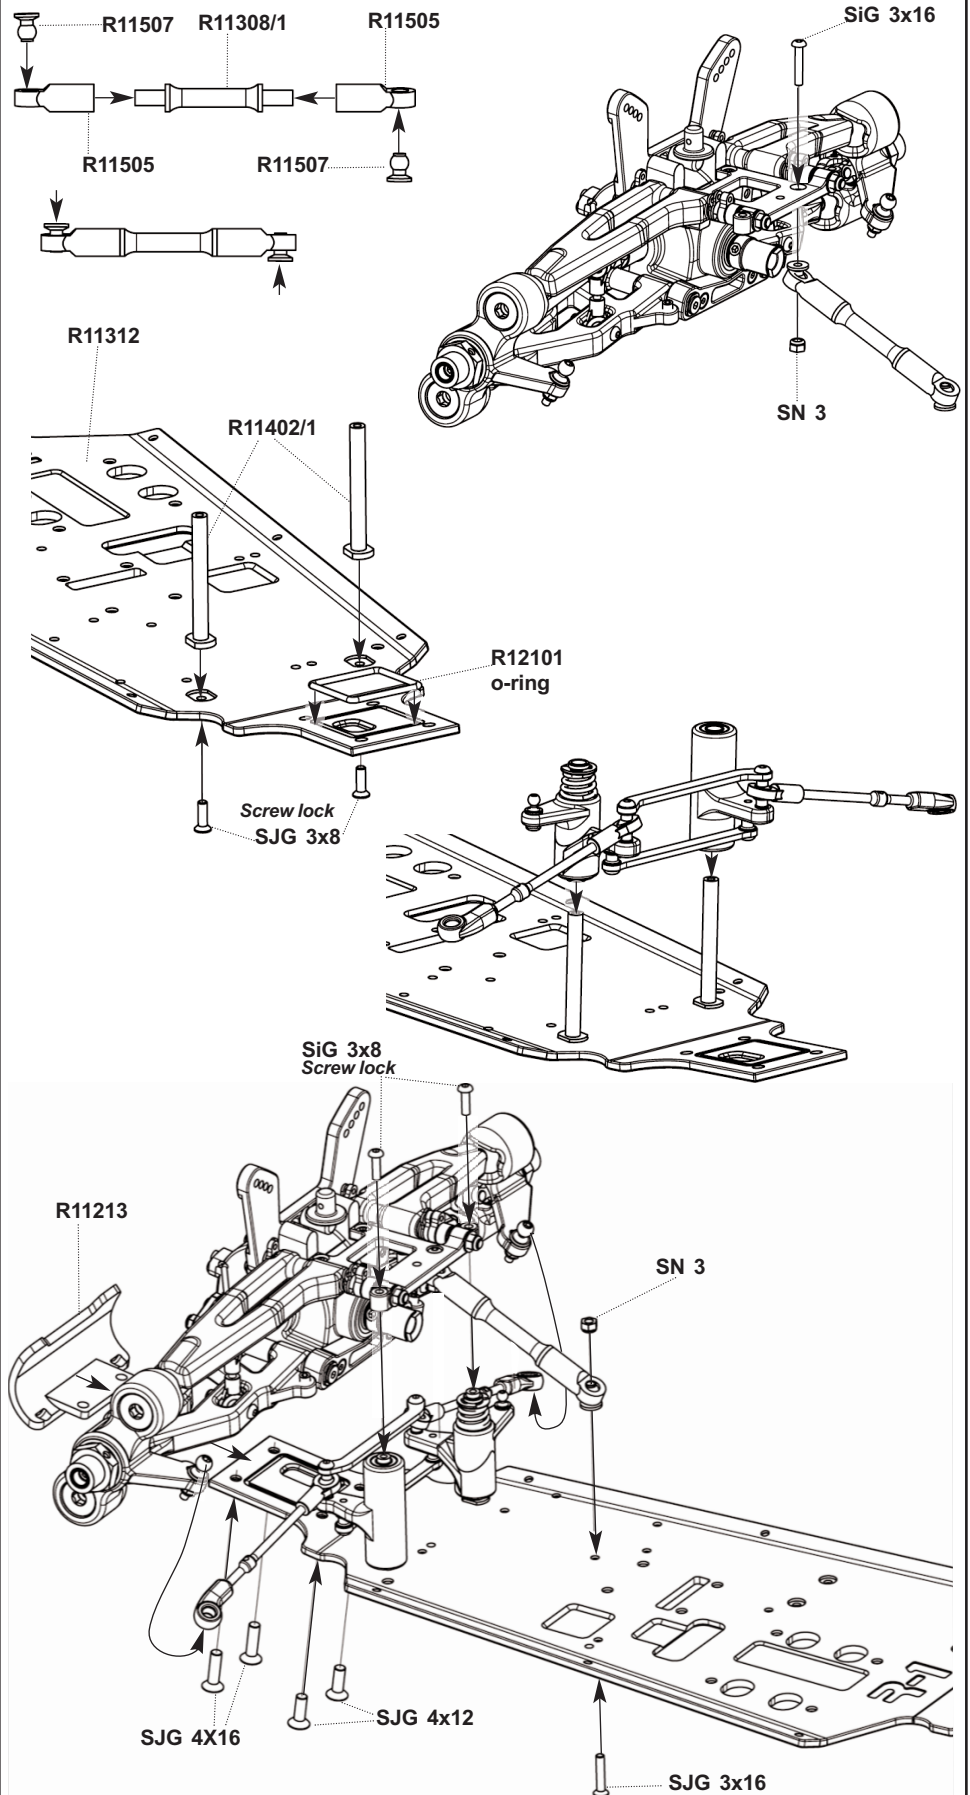

FRONT / STEERING CHASSIS ASSEMBLY